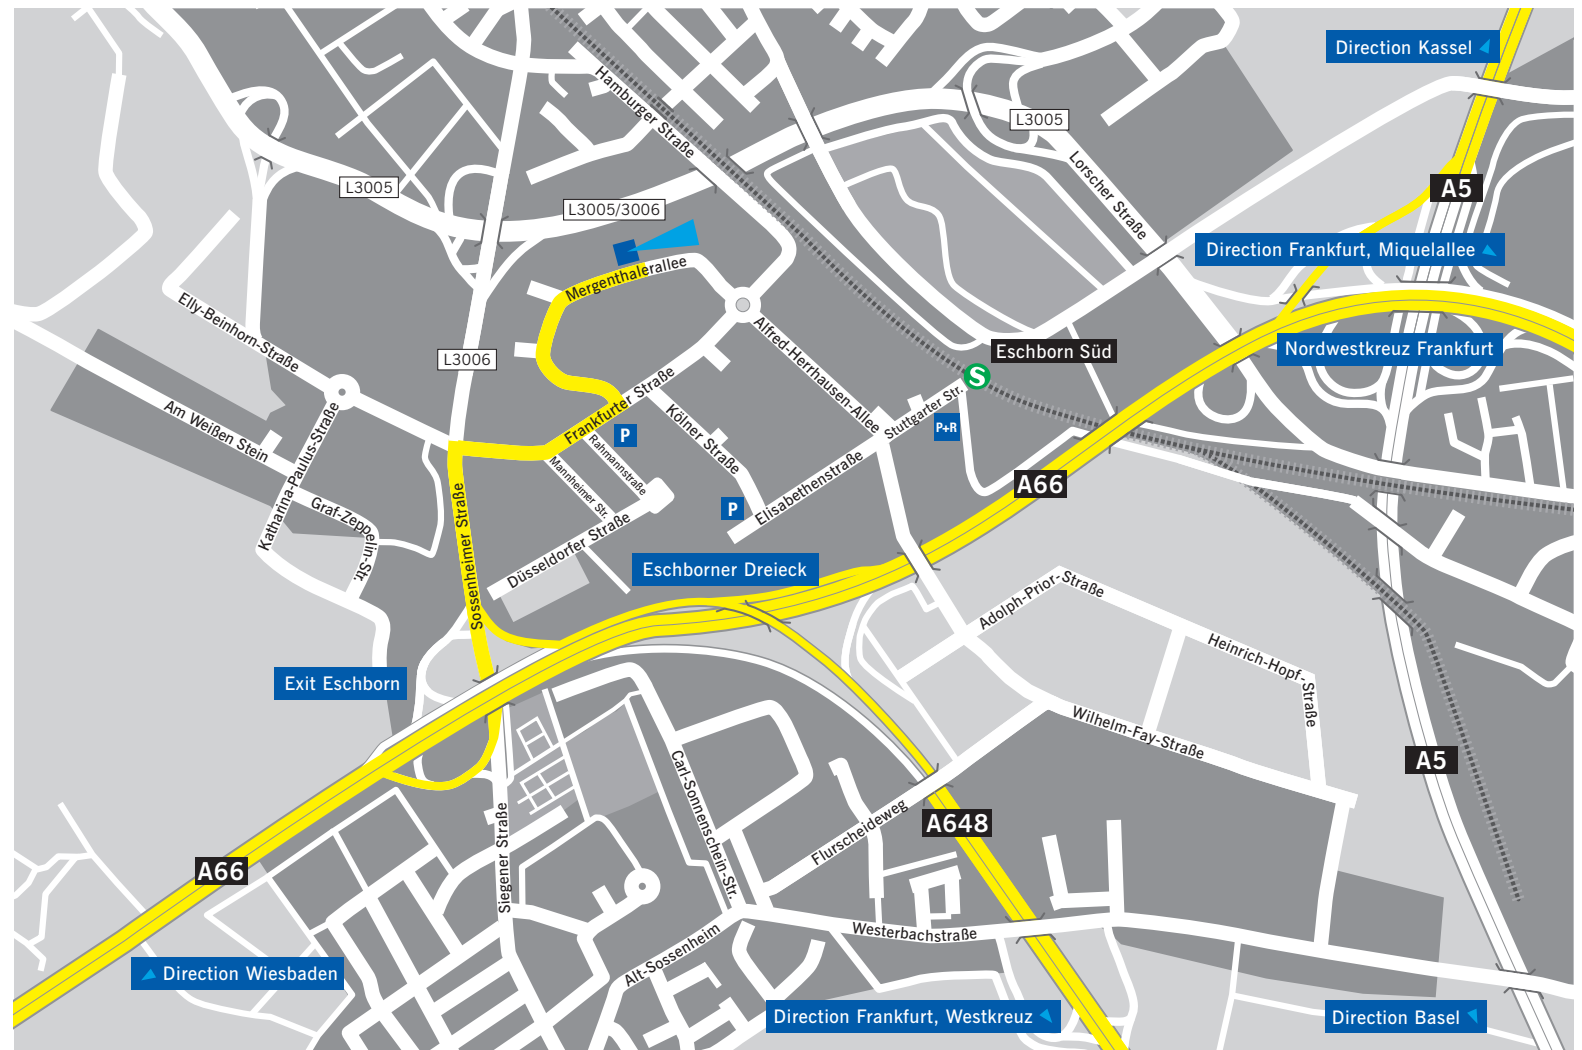

DEUTSCHE BÖRSE
GROUP

The Cube, Eschborn
Directions

Mergenthalerallee 61
65760 Eschborn

Arriving by Car

A66 from direction Wiesbaden

From the freeway exit “Eschborn” and drive in the direction of Eschborn – Gewerbegebiet Süd until the first junction. Turn into Frankfurter Straße and after approx. 250 meters, turn left into Mergenthalerallee.

A5 from direction Kassel

At “Nordwestkreuz Frankfurt”, change to freeway A66 direction F-Miquelallee/Wiesbaden/Mainz, stay in right lane and change onto freeway A648 direction Eschborn/Kronberg/Schwalbach shortly before “Eschborner Dreieck”. Exit „Eschborn” and drive in the direction of Eschborn – Gewerbegebiet Süd until the first junction. Turn into Frankfurter Straße and after approx. 250 meters, turn left into Mergenthalerallee.

A5 from direction Basel

At “Westkreuz Frankfurt”, change onto freeway A648 direction Wiesbaden/Köln, exit “Eschborn” and drive in the direction of Eschborn – Gewerbegebiet Süd until the first junction. Turn into Frankfurter Straße and after approx. 250 meters, turn left into Mergenthalerallee.

Parking lots are signposted.

Local area map (arrival by car)

Published by

Deutsche Börse AG
60485 Frankfurt/Main
Germany
www.deutsche-boerse.com

September 2010
Order number 9015-3057